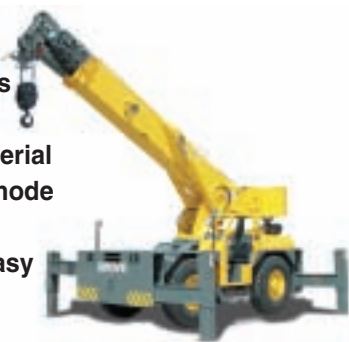

## Industrial Cranes

Model				
YB4409	8.5 tons (8 mt)	5 tons (4.5 mt)	21/31 ft. (6/9.5 m)	6 ft. (1.8 m)
YB4409XL	8.5 tons (8 mt)	5 tons (4.5 mt)	30/40 ft. (9/12 m)	6 ft. (1.8 m)
YB4411	10.5 tons (10 mt)	5.75 tons (5.2 mt)	33 ft (10 m)	12/18 ft. (3/5 m)
YB5515	15 tons (13.6 mt)	8.5 tons (7.7 mt)	41 ft. (12 m)	15 ft (4.5 m)
YB5518	18 tons (16 mt)	8 tons (7.2 mt)	54 ft (16 m)	15 ft (4.5 m)
YB7722/XL	22 tons (18 mt)	15 tons (13.6 mt)	43/67 ft (13/20 m)	17 ft (5 m)

Grove's industrial models, YardBoss are perfect for plant maintenance and material handling jobs. Multi-mode steering and tight dimensions deliver easy maneuverability.